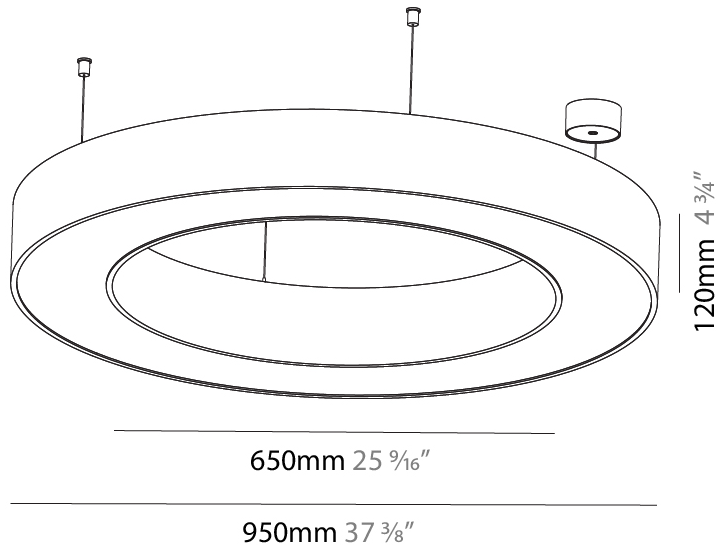

GENERAL

Series: Glorious
Subseries: Glorious
Brand: Prolicht
Division: Architectural
Mounting Type: Suspension
Mounting Location: Ceiling
Subcategory: Ambient

PHYSICAL

Shape: Round
Diameter (mm): 950
Diameter (in): 37 ³/₈
Height (mm): 120
Height (in): 4 ³/₄
Max. Overall Height (mm): 2120
Max. Overall Height (in): 83 ⁷/₁₆
Light Distribution: Direct / Indirect
Weight (kg): 10.395
Weight (lbs): 22.92
Diffuser: [PMMA - Opal or Micro-Prism](#)
Fixture Finish: [SSR / BKV / CWI / CRY / HAB / LAG / UFT / ITA / RUA / RUR / MIC / FTG / MYG / TWT / LOD / PUS / FRO / FUP / KIA / POP / BLS / SPG / MEY / GOH / GUM / CHC / COM / ABZ / JAG / OBR / MOS / ROR](#)
Fixture Material: Aluminum

ELECTRICAL

Lamp Type: LED (Zhaga Standard)
Input Wattage (W): 58.5
Total Output Wattage (W): 52 / 41.6 (3500K)
Dimming: [Non-Dimming / Phase Dimming (120Vac only) / 0-10V Dimming](#)
Driver Included: Yes
Driver Location: Integrated
Driver Type: Constant Current
Driver Class: Class 2
Input Voltage (V): 120 - 277
Constant Current (MA): 350 / 900/400 (3500K)

LED

[Color Temperature (°K): 3000 / 3500 / 4000](#)
Max. Delivered Lumen (lm): 4150 / 4302 / 4390 Direct / 1850/ 1911 / 150
CRI: >80 CRI
Efficiency (%): 69
Lamp Life (hrs): 50000

OPTICAL

RATINGS AND CERTIFICATIONS

Certified By: Certified for North American Standards
IP rating: IP20